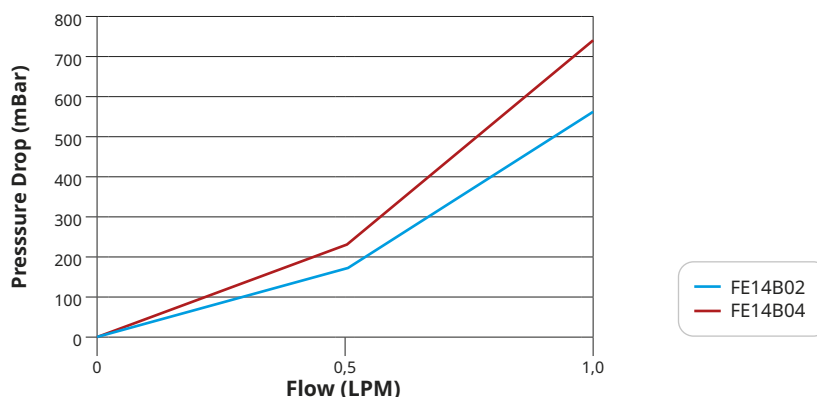

FE14-M12 Series (G 1/4" Connection)

Tests performed in water @25°C

FA14-M12 Series (G 1/4" Connection)

Tests performed in water @25°C

FH12-M12 Series (G 1/2" Connection)

Tests performed in water @25°C

FC34-M12 Series (G 3/4" Connection)

Tests performed in water @25°C

FC10-M12 Series (G 1" Connection)

Tests performed in water @25°C

FJ112-M12 Series (G 1.½" Connection)

Tests performed in water @25°C