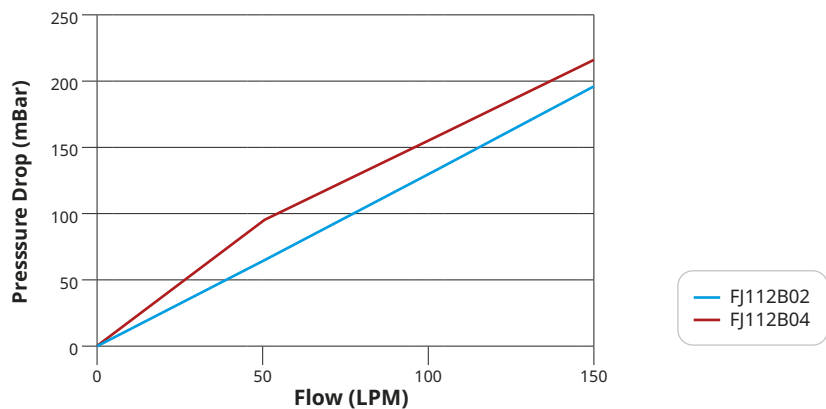

FE14-M12 Series (G 1/4" Connection)

Tests performed in water @25°C

FA14-M12 Series (G 1/4" Connection)

Tests performed in water @25°C

FH12-M12 Series (G 1/2" Connection)

Tests performed in water @25°C

FC34-M12 Series (G 3/4" Connection)

Tests performed in water @25°C

FC10-M12 Series (G 1" Connection)

Tests performed in water @25°C

FJ112-M12 Series (G 1.½" Connection)

Tests performed in water @25°C