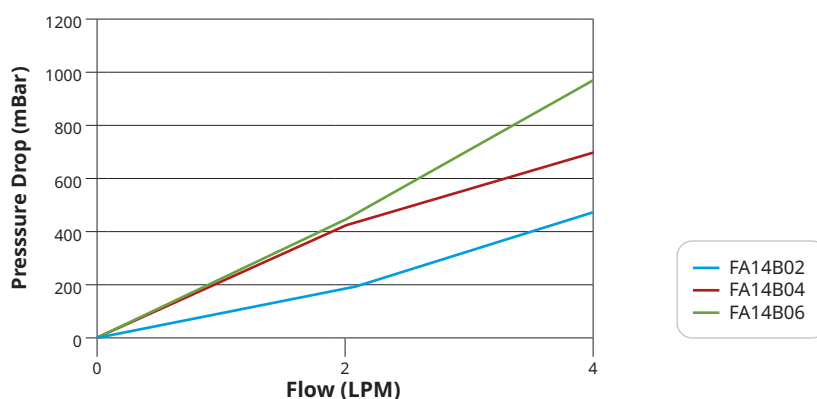

FE14-M12 Series (G 1/4" Connection)

Tests performed in water @25°C

FA14-M12 Series (G 1/4" Connection)

Tests performed in water @25°C

FH12-M12 Series (G 1/2" Connection)

Tests performed in water @25°C

FC34-M12 Series (G 3/4" Connection)

Tests performed in water @25°C

FC10-M12 Series (G 1" Connection)

Tests performed in water @25°C

FJ112-M12 Series (G 1.½" Connection)

Tests performed in water @25°C