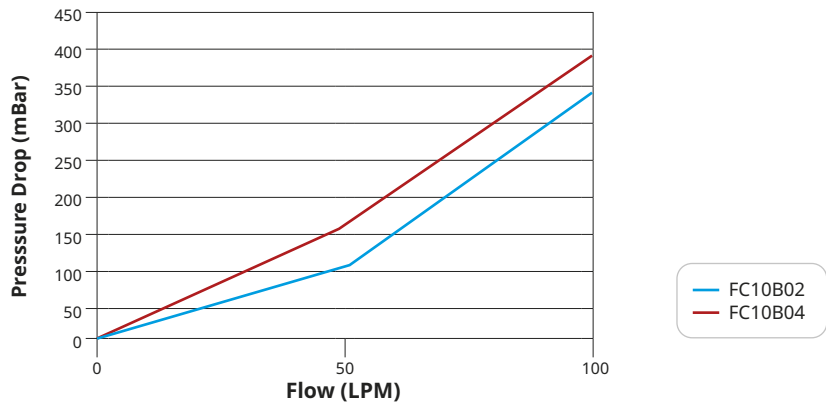

FE14-M12 Series (G 1/4" Connection)

Tests performed in water @25°C

FA14-M12 Series (G 1/4" Connection)

Tests performed in water @25°C

FH12-M12 Series (G 1/2" Connection)

Tests performed in water @25°C

FC34-M12 Series (G 3/4" Connection)

Tests performed in water @25°C

FC10-M12 Series (G 1" Connection)

Tests performed in water @25°C

FJ112-M12 Series (G 1.½" Connection)

Tests performed in water @25°C