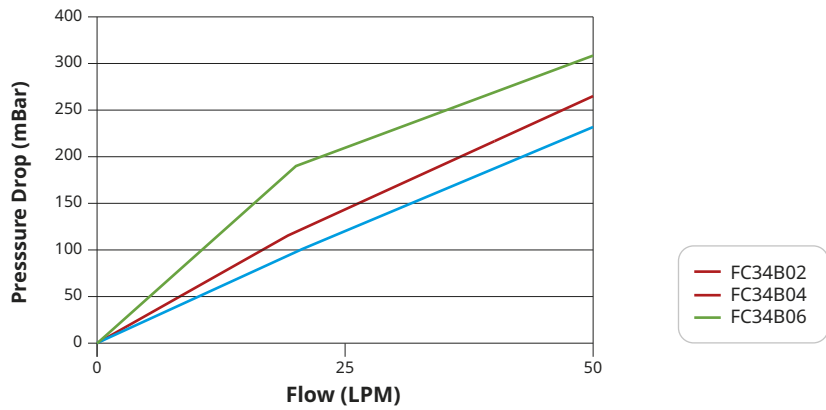

FE14-M12 Series (G 1/4" Connection)

Tests performed in water @25°C

FA14-M12 Series (G 1/4" Connection)

Tests performed in water @25°C

FH12-M12 Series (G 1/2" Connection)

Tests performed in water @25°C

FC34-M12 Series (G 3/4" Connection)

Tests performed in water @25°C

FC10-M12 Series (G 1" Connection)

Tests performed in water @25°C

FJ112-M12 Series (G 1.½" Connection)

Tests performed in water @25°C