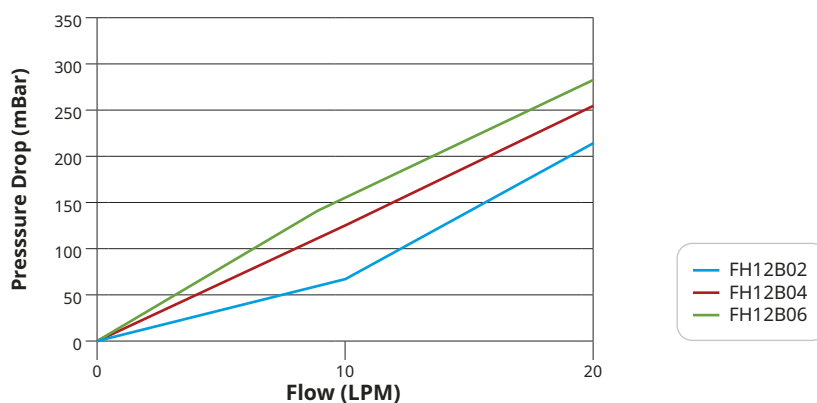

FE14-M12 Series (G 1/4" Connection)

Tests performed in water @25°C

FA14-M12 Series (G 1/4" Connection)

Tests performed in water @25°C

FH12-M12 Series (G 1/2" Connection)

Tests performed in water @25°C

FC34-M12 Series (G 3/4" Connection)

Tests performed in water @25°C

FC10-M12 Series (G 1" Connection)

Tests performed in water @25°C

FJ112-M12 Series (G 1.½" Connection)

Tests performed in water @25°C