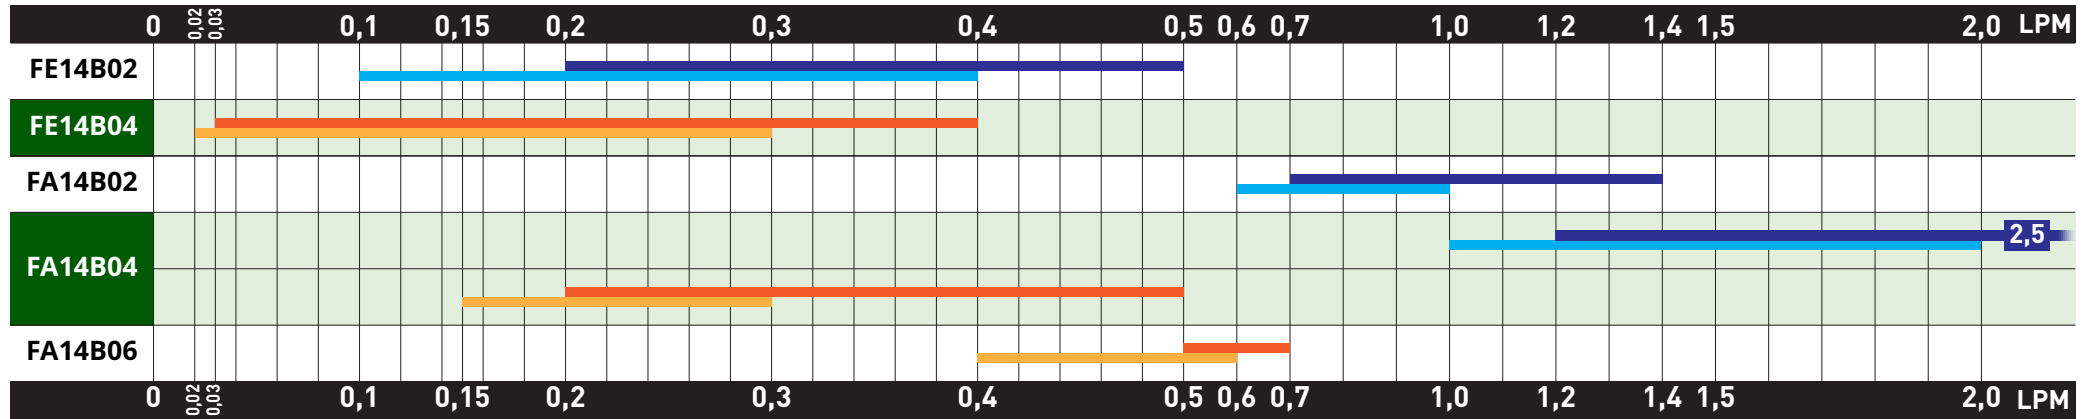

Flow sensors EICOS - FE14 and FA14 series.

**BEST SELLER**

Adjustable actuation ranges: **WATER @ 25°C** **OIL 68 cSt @ 40°C**

**ON OFF**

**ON OFF**

Flow sensors EICOS - FH12, FC10, FC34 e FJ112 series.